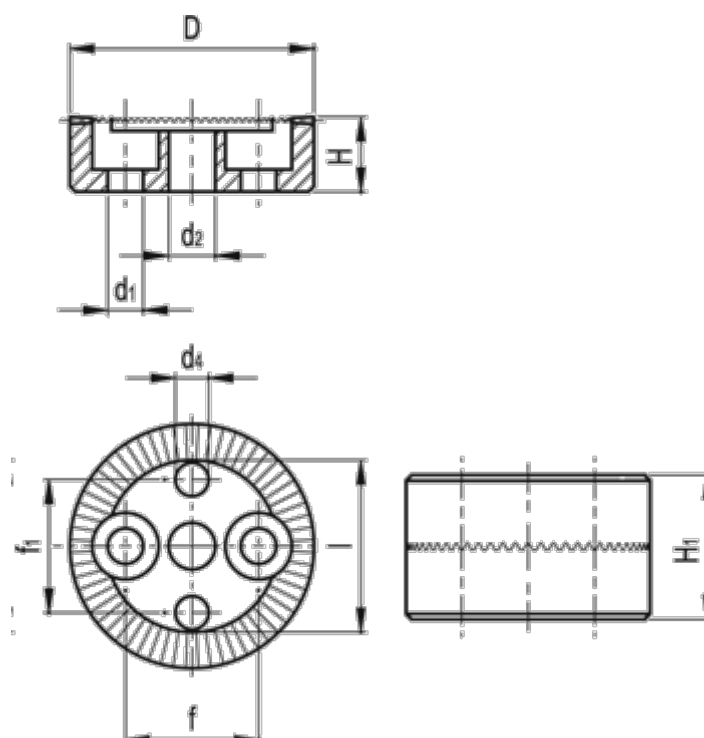

Article number: 20655535

Description: E+G Serrated locking plate
GN 187.4-32-48-B-ST

Measures

D	= 32	l	= 23.5
d	= M6	Number of teeth	= 48
d1	= 5.3	Weight (g)	= 41
d4 H11	= 5		
f	= 18		
f1	= 18		
H +/-0.9	= 9.0		
H1	= 18		